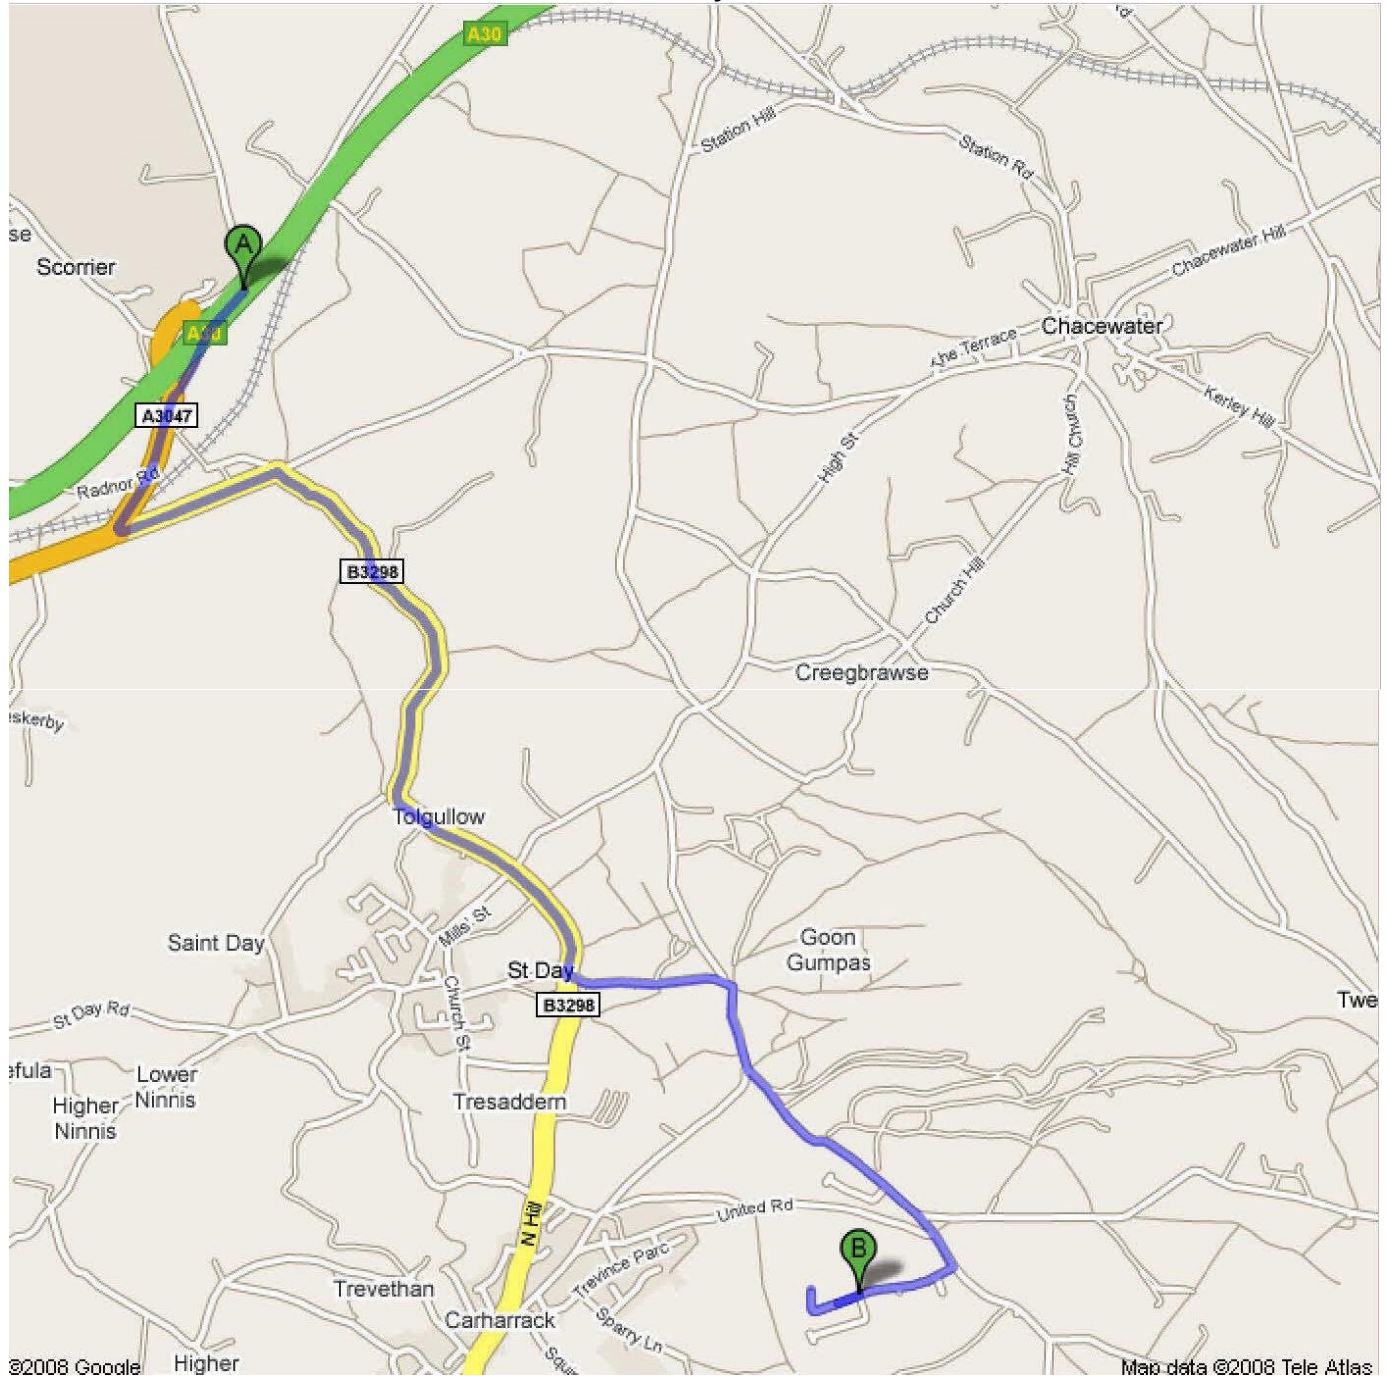

## Location Map for **CTC South West Limited**

Unit 11, United Downs Industrial Park, St Day, Redruth, Cornwall, TR16 5HY

From A30 Chiverton Roundabout

- Head southwest on A30 towards Redruth for 2.1 miles
- Leave at first exit – A3047 to Falmouth / Scorrier
- At roundabout take second exit (straight on)
- Turn first left, at end of road go straight across junction
- Take second Left turn – United Downs – 1.1 miles
- Pass first industrial units – Tony Craze, LTC Scaffold, etc.
- Pass right turn to Carharrack
- Take Right turn into United Downs Industrial Estate
- Follow road – pass; Insteel, County Tyres, etc.
- We are second to the last set of units on left before road turns right.
- Contact 07711 553958 on the day for further directions if required